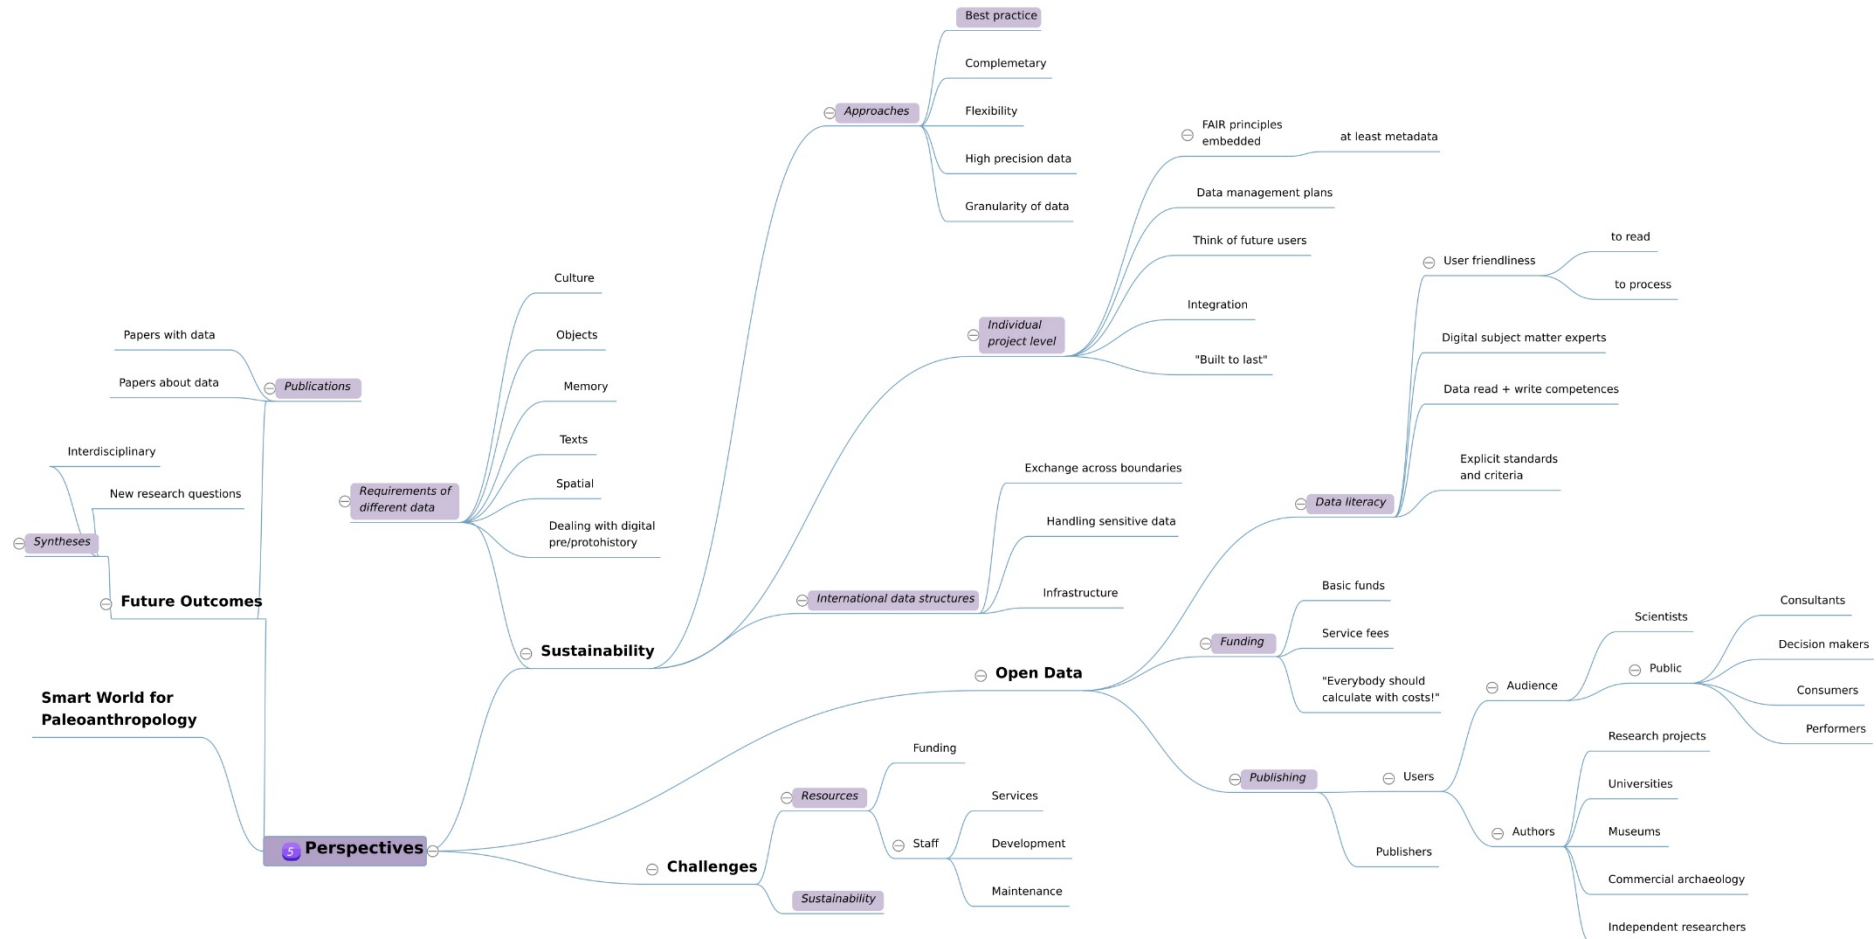

Mind Map – PERSPECTIVES

Figure 6: Mind map of session 5 - Perspectives. This session looked to the future of databases, with discussions about sustainability, open data, and smart world for paleanthropology. The session also aimed to confront challenges and potential outcomes that the future has in store for us.