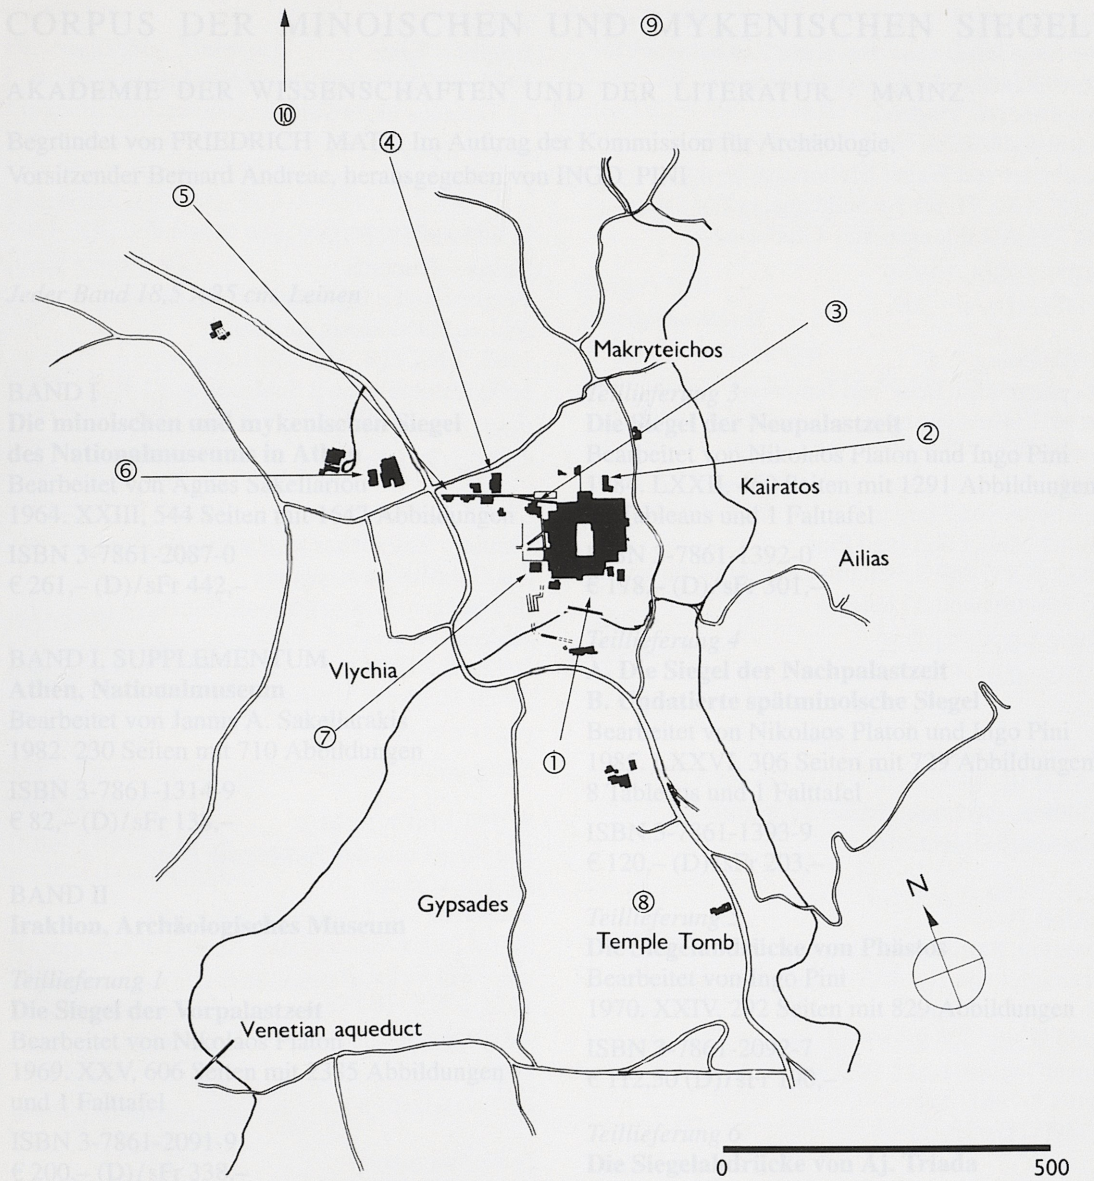

Plan 3. Area outside the Main Palace and Cemeteries

- 1 Early Houses on the south edge of the Palace
- 2 North-East House
- 3 North-West Kamares Area
- 4 Arsenal
- 5 South Side of Royal Road

- 6 Unexplored Mansion
- 7 South-West House
- 8 Kato Gypsades Cemetery
- 9 Zapher Papoura, Chamber Tomb No. 56
- 10 Isopata: Royal Tomb