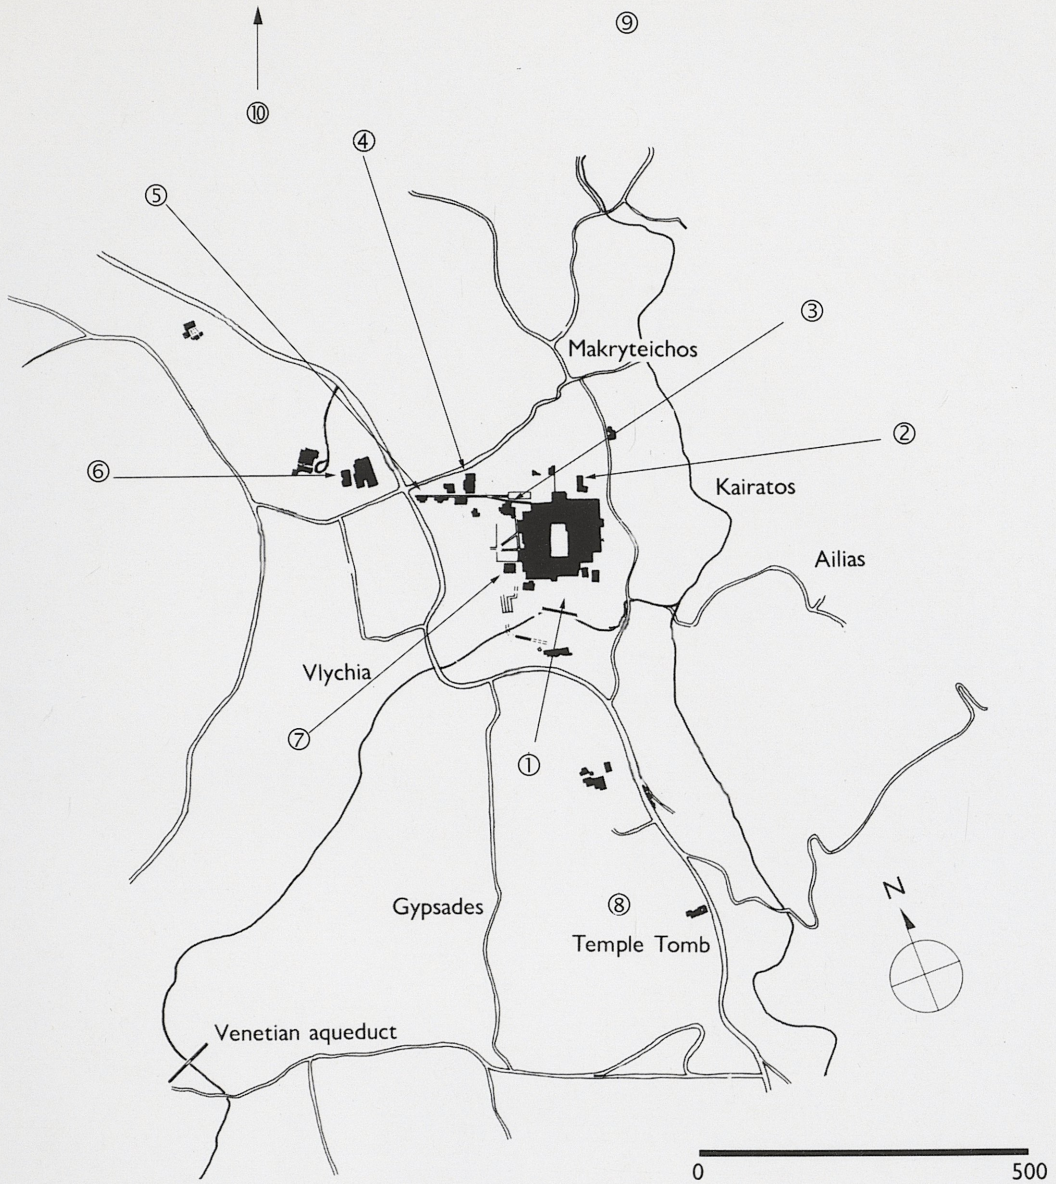

Plan 3. Area outside the Main Palace and Cemeteries

1	Early Houses on the south edge of the Palace	6	Unexplored Mansion
2	North-East House	7	South-West House
3	North-West Kamares Area	8	Kato Gypsades Cemetery
4	Arsenal	9	Zapher Papoura, Chamber Tomb No. 56
5	South Side of Royal Road	10	Isopata: Royal Tomb