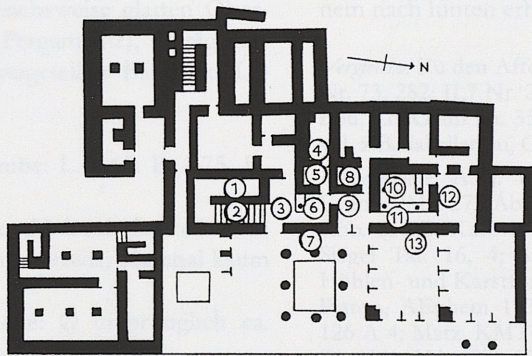

Plan 1. Main Palace

Plan 2. Little Palace

## Main Palace (Plan 1)

- 1 Doorway west of the Corridor of the Cupbearer Fresco
- 2 Corridor of the Cupbearer Fresco
- 3 South-West Angle
- 4 West wall by Magazine 3
- 5 Magazine 4
- 6 Magazine 8
- 7 Magazine 9
- 8 Magazine 10
- 9 Magazine 11
- 10 Magazine 12
- 11 Magazine 13
- 12 Magazine 15
- 13 North end of Long Corridor ("Hieroglyphic Deposit")
- 14 North of the Room of the Stirrup Jars
- 15 Northern Entrance Passage, near Bull Relief
- 16 Northern Entrance Passage, east of the Room of the Spiral Cornice
- 17 Corridor of the Stone Basin
- 18 East doorway of the Room of the Stone Drum
- 19 Test-pit south of the Throne Room (1964)
- 20 Stepped Portico
- 21 Room of the Jewel Fresco
- 22 Room of the Warrior Seal
- 23 Eastern Temple Repository
- 24–25 Central Shrine and Chamber to west
- 26 Room of the Niche
- 27 Room of the Stone Vats
- 28 Room of the Column Base
- 29 Corridor of the House Tablets
- 30 Just south of the Stone Vase Room
- 31 Room of the Chariot Tablets
- 32–35 South-West Basement
- 32 Room to the west of the Room of the Clay Seals
- 33 Room of the Seal Impressions
- 34 Room of the Clay Signet
- 35 Room of the Egyptian Beans ("Lapidary's Workshop") [Evans]
- 36 Corridor of the Sword Tablets
- 37 Test-pit north of the Shrine of the Double Axes
- 38 Kapheneion (Rubbish heap, south-east border of Palace)
- 39–40 South-East Pillar Room
- 41–54 East Wing
- 41 Treasury Room
- 42 Room of the Stone Bench
- 43 Queen's Megaron
- 44 Corridor by Treasury
- 45 Secret Staircase
- 46 Court of the Distaffs
- 47 Wooden Staircase (Area of the Daemon Seals)
- 48 Doorway south from the Hall of the Colonnades and beyond
- 49 Grand Staircase
- 50 Landing on Grand Staircase
- 51 Doorway north of the Hall of the Colonnades
- 52 Upper East-West Corridor
- 53 Lower East-West Corridor